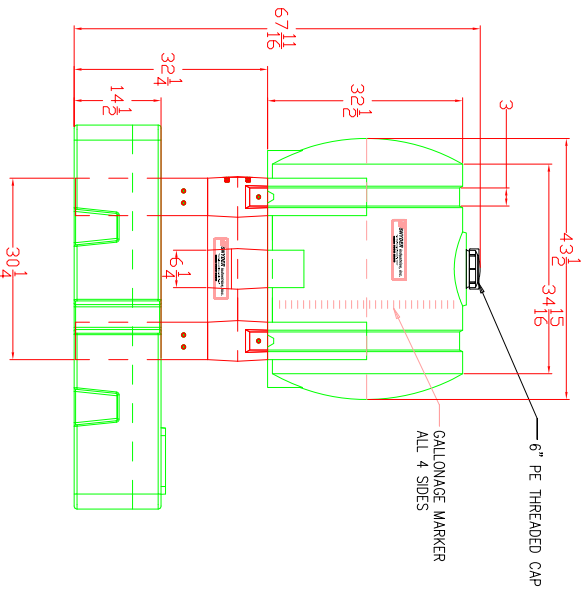

REVISIONS				
ZONE	REV	DESCRIPTION	DATE	APPROVED

NORWESCO
ST. BONIFACIUS, MN

125 GALLON OIL INJECTION
ASSEMBLY

JTP 120CT12

SIZE FSCM NO. **A**

DWG NO. 63880

REV

SCALE 1 /

SHEET