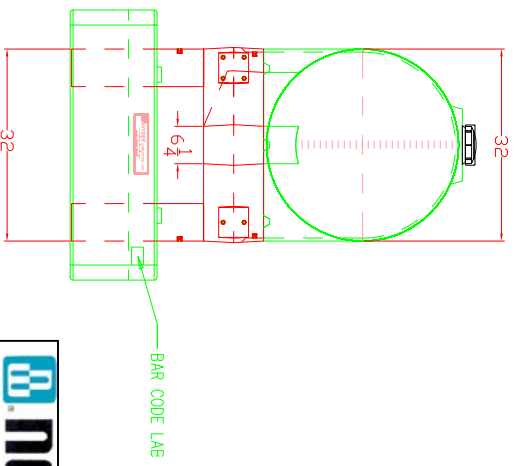

REVISIONS				
ZONE	REV	DESCRIPTION	DATE	APPROVED

NORWESCO
ST. BONIFACIUS, MN

125 GALLON OIL INJECTION
ASSEMBLY

JTP 120CT12

SIZE FSCM NO. **A**

DWG NO. 63880

REV

SCALE 1 /

SHEET