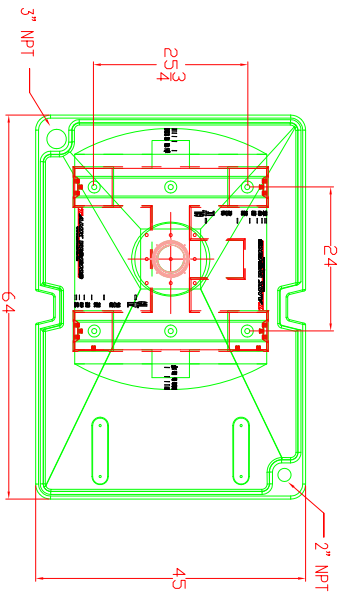

REVISIONS				
ZONE	REV	DESCRIPTION	DATE	APPROVED

NORWESCO
ST. BONIFACIUS, MN

125 GALLON OIL INJECTION
ASSEMBLY

JTP 120CT12

SIZE FSCM NO. **A**

DWG NO. 63880

REV

SCALE 1 /

SHEET